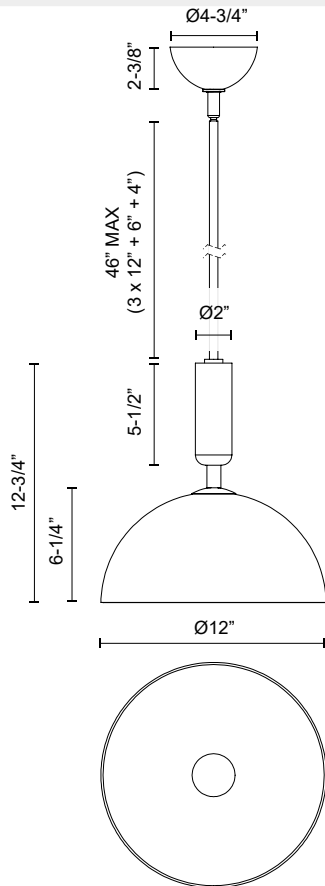

## JUDE PD563012

FIXTURE DIMENSIONS	D12" x H12-3/4"
LAMP TYPE	E26
MAX WATTAGE	60W
BULB QTY	1
BULBS INCLUDED	No
VOLTAGE	120V
GLASS DETAILS	Clear Glass
MATERIAL	Glass; Steel;
ROD LENGTH	46" Max (3x12" + 1x6" + 1x4")
DIAMETER OF ROD	1/2"
WIRE LENGTH	60"
MINIMUM HANG HEIGHT	22"
SLOPED CEILING ADAPTABLE	Yes, Up to 45 Degrees
LOCATION	Dry
CANOPY DIMENSIONS	D4-3/4" x H2-3/8"
BRAND	Alora Mood

[ D - Diameter, L - Length, W - Width, H - Height, E - Extension ]